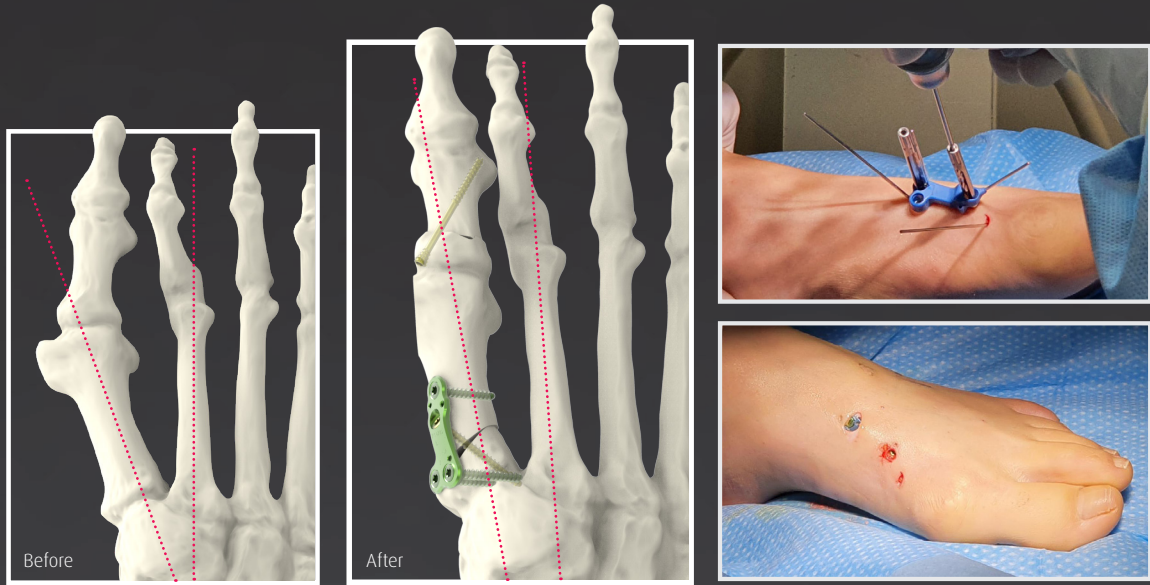

FOOTMOTION PLATING SYSTEM UPDATE

MIBO (Mini Invasive Bunion Osteotomy)

- Unique design dedicated to bunion metatarsal osteotomies for severe Hallux Valgus with a compressive screw
 - Transfixation screw crossing the cut increasing stability and compression
 - External guide for minimally invasive surgery